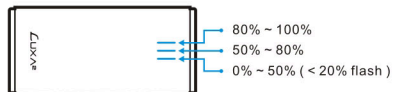

Capacity indicate via 3 blue LED light

Package contents

- PL2 6,000mAh Aluminum Power Bank
- Micro USB to USB charging cable
- Soft carrying pouch
- Manual

Warnings:

- Don't drop, disassemble or attempt to repair the charger by yourself
- Avoid exposure to water or high humidity.
- Don't expose to any heat source
- Keep out of reach of children
- Don't use in the presence of flammable gas.

Specifications

Capacity: 6,000mAh / 3.7 V / 22.2Wh
Dimensions: 99 x 47 x 23 mm
Weight: 159 g
Input: 5 V / 1 A
Output: USB: 5 V / 2.1 A
Charging time: 7 hours
Charging cycles: 500 times
LED battery indication:
3 pcs blue LED light