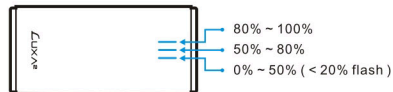

Kapazitätsanzeige über 3 blaue LEDs

Lieferumfang

- PL2 6,000-mAh-Aluminium-Powerbank
- Micro-USB-zu-USB-Ladekabel
- Weiche Tragetasche
- Anleitung

Warnungen:

- Ladegerät nicht fallen lassen, demontieren oder eigenhändig reparieren.
- Weder Wasser noch hoher Feuchtigkeit aussetzen.
- Keinen Hitzequellen aussetzen.
- Von Kindern fernhalten.
- Nicht in der Nähe entflammbarer Gase verwenden.

Technische Daten

Kapazität: 6,000 mAh / 3.7 V / 22.2Wh
Abmessungen: 99 x 47 x 23 mm
Gewicht: 159 g
Eingang: 5 V / 1 A
Ausgang: USB: 5 V / 2.1 A
Ladezeit: 7 Stunden
Ladezyklen: 500-mal
LED-Akkuanzeige:
3 blaue LED-Leuchten