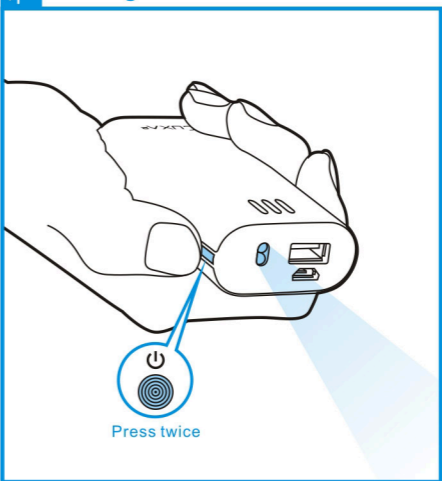

Charging In

Charging Out

Battery Indicator

Flashlight

©2009 Thermaltake Technology Co., Ltd. - LUXA2 Business Division

English

Low voltage warning function

Start the 5V output, when the cell's voltage is too low, the blue light will be flashing, indicate the power is running off, the battery need to be charged.