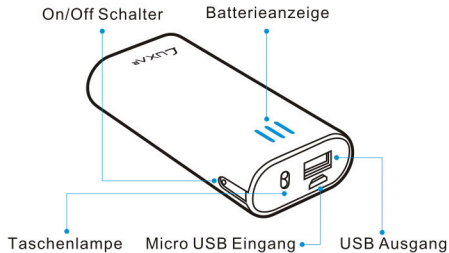

Deutsch

Warnung vor niedriger Spannung

Starten Sie die 5V-Ausgabe; wenn die Spannung des Akkus zu gering ist, blinkt die blaue Leuchte und signalisiert, dass das Gerät abgeschaltet wird; der Akku muss geladen werden.

Kapazitätsanzeige über 3 blaue LEDs

Lieferumfang

- PL2 6,000-mAh-Aluminium-Powerbank
- Micro-USB-zu-USB-Ladekabel
- Weiche Tragetasche
- Anleitung

Warnungen:

- Ladegerät nicht fallen lassen, demontieren oder eigenhändig reparieren.
- Weder Wasser noch hoher Feuchtigkeit aussetzen.
- Keinen Hitzequellen aussetzen.
- Von Kindern fernhalten.
- Nicht in der Nähe entflammbarer Gase verwenden.

Technische Daten

Kapazität: 6,000 mAh / 3.7 V / 22.2Wh
Abmessungen: 99 x 47 x 23 mm
Gewicht: 159 g
Eingang: 5 V / 1 A
Ausgang: USB: 5 V / 2.1 A
Ladezeit: 7 Stunden
Ladezyklen: 500-mal
LED-Akkuanzeige:
3 blaue LED-Leuchten