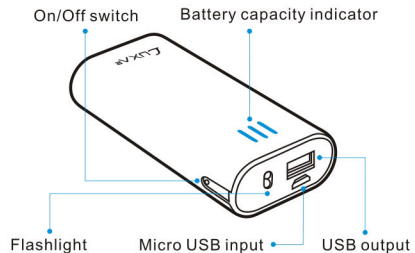

English

Low voltage warning function

Start the 5V output, when the cell's voltage is too low, the blue light will be flashing, indicate the power is running off, the battery need to be charged.

Capacity indicate via 3 blue LED light

Package contents

- PL2 6,000mAh Aluminum Power Bank
- Micro USB to USB charging cable
- Soft carrying pouch
- Manual

Warnings:

- Don't drop, disassemble or attempt to repair the charger by yourself
- Avoid exposure to water or high humidity.
- Don't expose to any heat source
- Keep out of reach of children
- Don't use in the presence of flammable gas.

Specifications

Capacity: 6,000mAh / 3.7 V / 22.2Wh
Dimensions: 99 x 47 x 23 mm
Weight: 159 g
Input: 5 V / 1 A
Output: USB: 5 V / 2.1 A
Charging time: 7 hours
Charging cycles: 500 times
LED battery indication:
3 pcs blue LED light