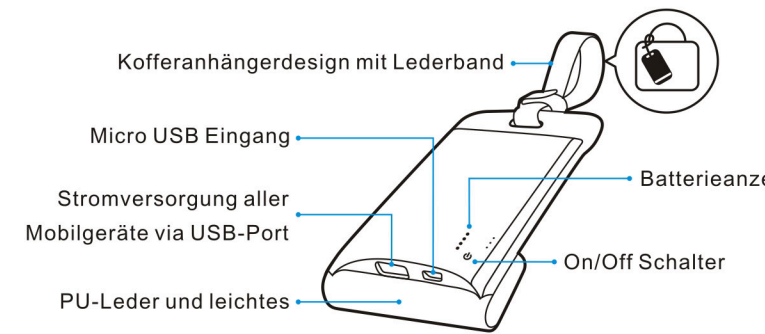

Deutsch

Warnung vor niedriger Spannung

Starten Sie die 5V-Ausgabe; wenn die Spannung des Akkus zu gering ist, blinkt die red Leuchte und signalisiert, dass das Gerät abgeschaltet wird; der Akku muss geladen werden.