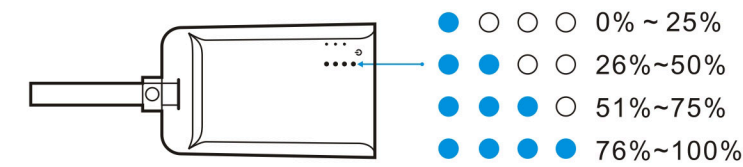

Kapazitätsanzeige über 4-farbige LED

Lieferumfang

- PL1 2,800-mAh-Leder-Powerbank
- Micro-USB-zu-USB-Ladekabel
- Anleitung

1. **Warnungen:**
2. Ladegerät nicht fallen lassen, demontieren oder eigenhändig reparieren.
   - Weder Wasser noch hoher Feuchtigkeit aussetzen.
   - Keinen Hitzequellen aussetzen.
   - Von Kindern fernhalten.
   - Nicht in der Nähe entflammbarer Gase verwenden.

Technische Daten

Kapazität: 2,800 mAh / 3.7 V / 10.4Wh
Abmessungen: 70 x 116 x 16 mm
Gewicht: 78 g
Eingang: 5 V / 1 A
Ausgang: USB: 5 V / 1.2 A
Ladezeit: 3.5 Stunden
Ladezyklen: 500-mal
LED-Akkuanzeige:
4 blaue LED-Leuchten